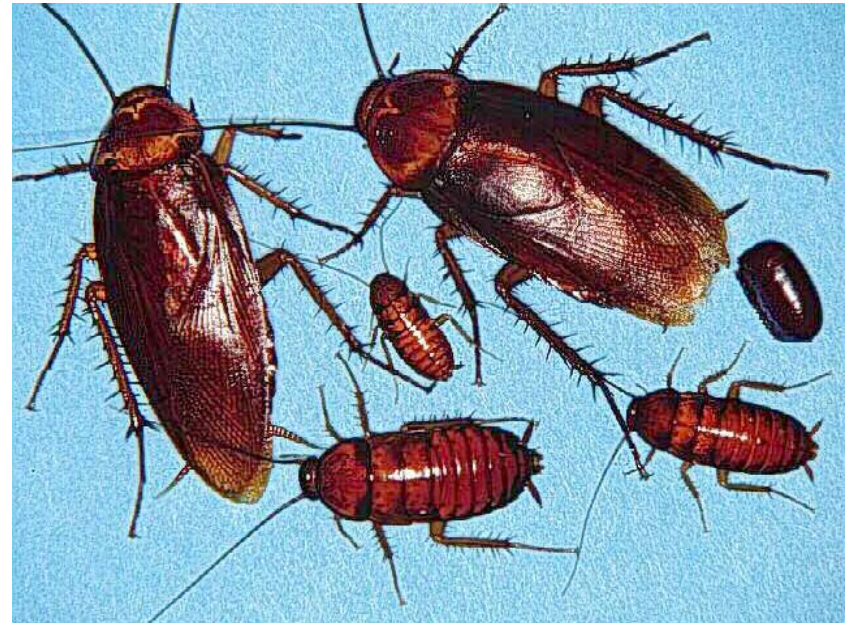

BLATTODEA

Cockroaches

Ordinal Characteristics:

- (1) chewing mouthparts
- (2) gradual metamorphosis
- (3) two pairs of wings, the first pair thickened, the second pair membranous

BLATTODEA

Cockroaches

- Species common name
 - American cockroach
- Family/Group common name
 - Cockroach
- Scientific family name
 - Blattidae
- Food
 - Virtually anything

BLATTODEA

Cockroaches

- Species common name
 - Oriental cockroach
- Family/Group common name
 - Cockroach
- Scientific family name
 - Blattidae
- Food
 - Virtually anything

BLATTODEA

Cockroaches

- Species common name
 - German cockroach
- Family/Group common name
 - Cockroach
- Scientific family name
 - Blattellidae
- Food
 - Virtually anything