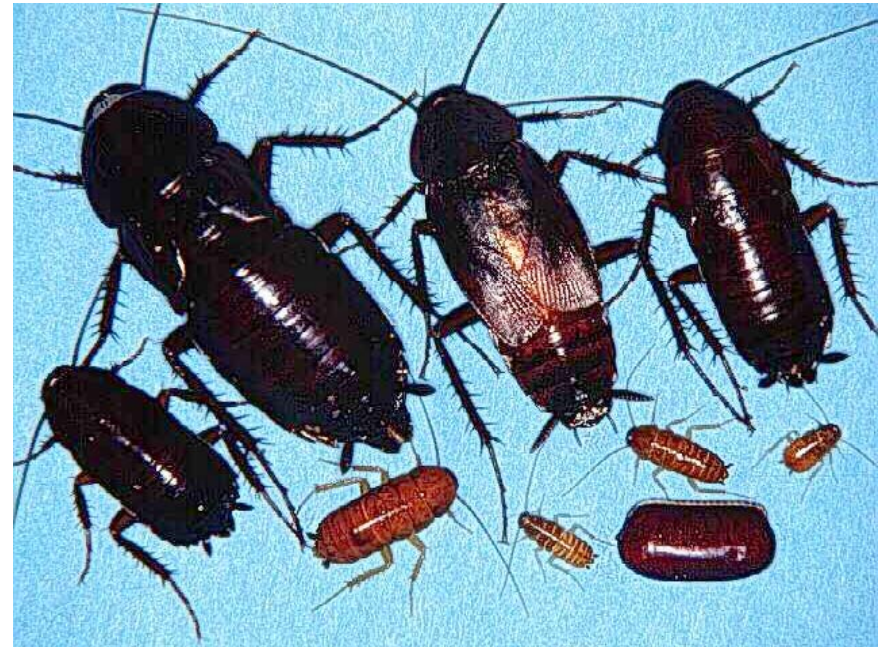

BLATTODEA

Cockroaches

Ordinal Characteristics:

- (1) chewing mouthparts
- (2) gradual metamorphosis
- (3) two pairs of wings, the first pair thickened, the second pair membranous

BLATTODEA

Cockroaches

- Species common name
 - American cockroach
- Family/Group common name
 - Cockroach
- Scientific family name
 - Blattidae
- Food
 - Virtually anything

BLATTODEA

Cockroaches

- Species common name
 - Oriental cockroach
- Family/Group common name
 - Cockroach
- Scientific family name
 - Blattidae
- Food
 - Virtually anything

BLATTODEA

Cockroaches

- Species common name
 - German cockroach
- Family/Group common name
 - Cockroach
- Scientific family name
 - Blattellidae
- Food
 - Virtually anything